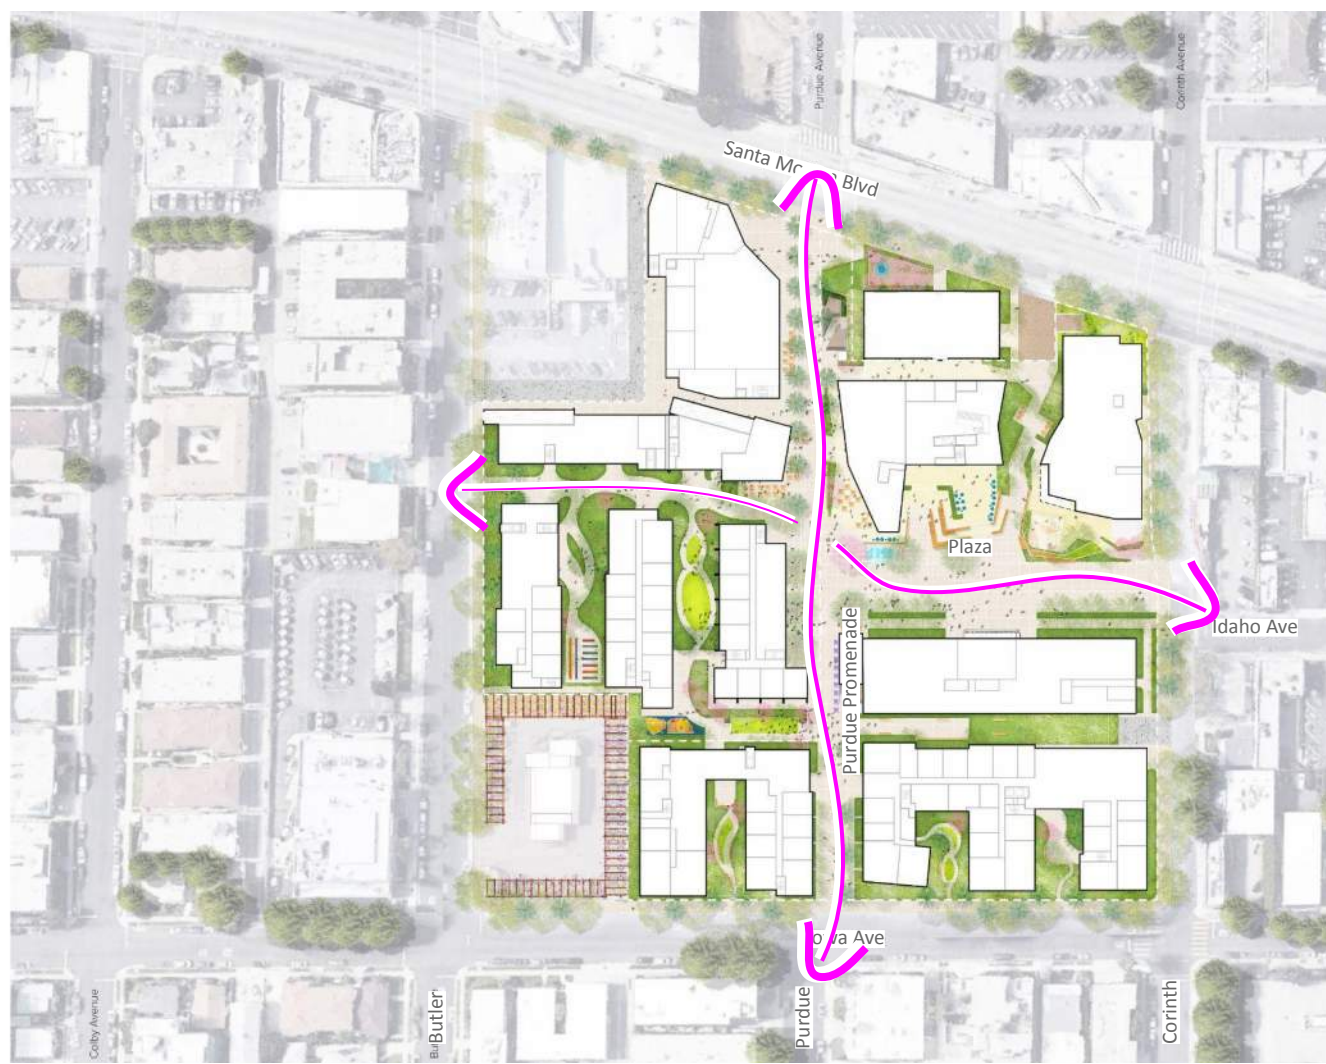

(E) LAPD NOT IN PROJECT

CORNTH

IOWA AVE

Updated Site Plan 09/2021

Walkability

Farmer's Market

-  10x10 Farmer's market tents (60)
-  Market trucks (6)
-  Market amenity / support
-  Performance (900 max)
-  Group Yoga (35)
-  Kids' storytime

Tree Lined Spaces

Promenade: 19,200 SF

Tree Lined Social Space : 11,250 SF

Purdue Promenade North

Arts Pavilion and Plaza

The Commons

22,000 SF

Corinth Entry/ The Commons