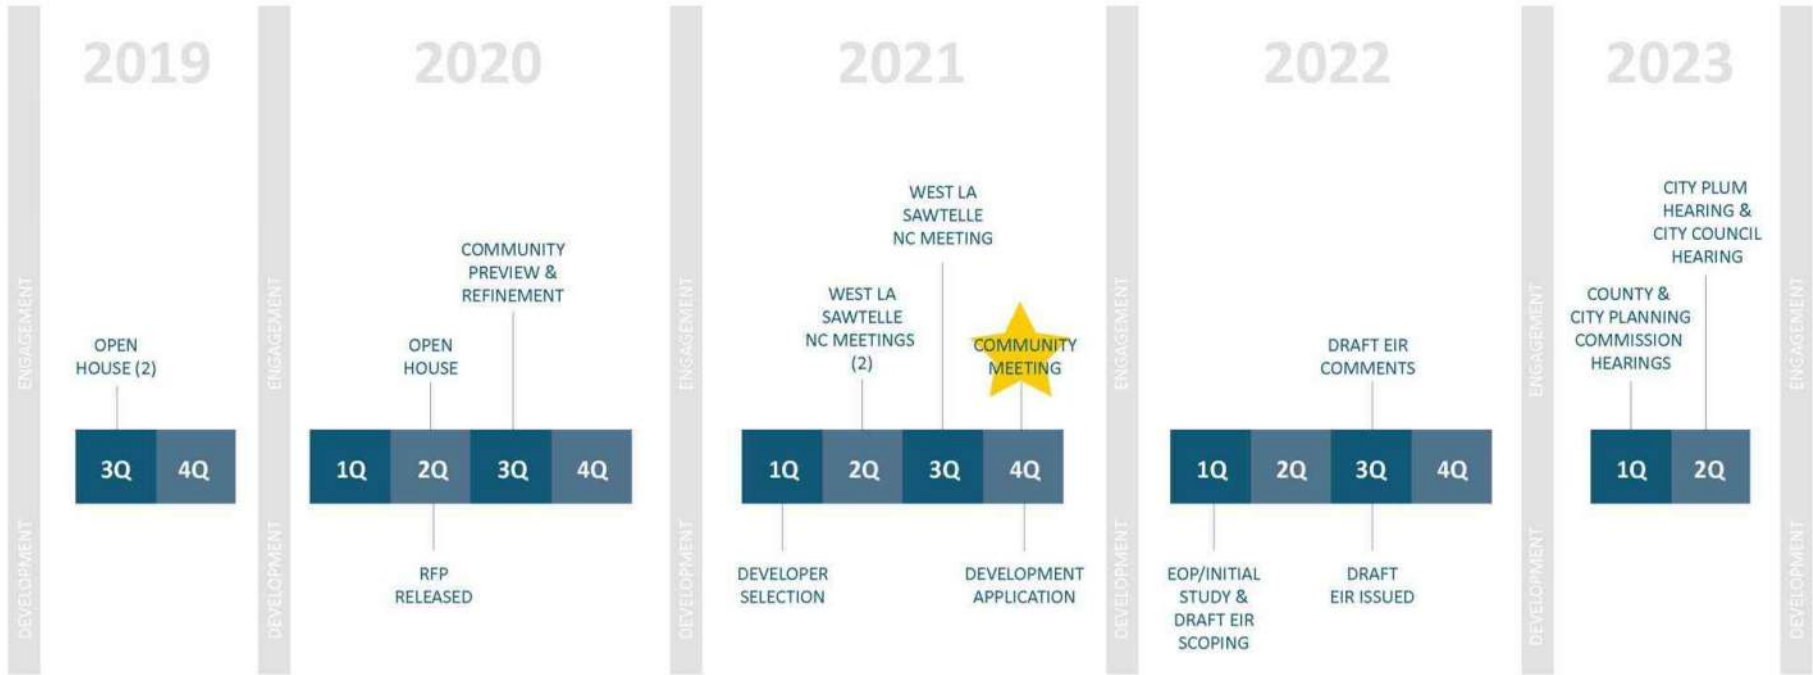

WEST LA COMMONS

Anticipated Entitlement Timeline

Dates subject to change

A modern urban street scene at dusk, featuring people walking, a person in a wheelchair, and lush greenery. The scene is overlaid with five green hexagonal callouts containing text. The background shows modern buildings with balconies and a clear sky.

Updated 2021

*No Tower, No changes to LAPD
+/- 3.8 acres open space @ ground level*

Updated Proposal

Based on Feedback

- Buildings heights from 2-8 stories
- 926 total units (431 affordable/moderate)
- Some 40,000 SF of neighborhood-serving retail and restaurant space
- 3.8 acres open space
- Redevelopment of the Felicia Mahood Senior Center, Municipal office building, Courthouse, and Civic Plaza