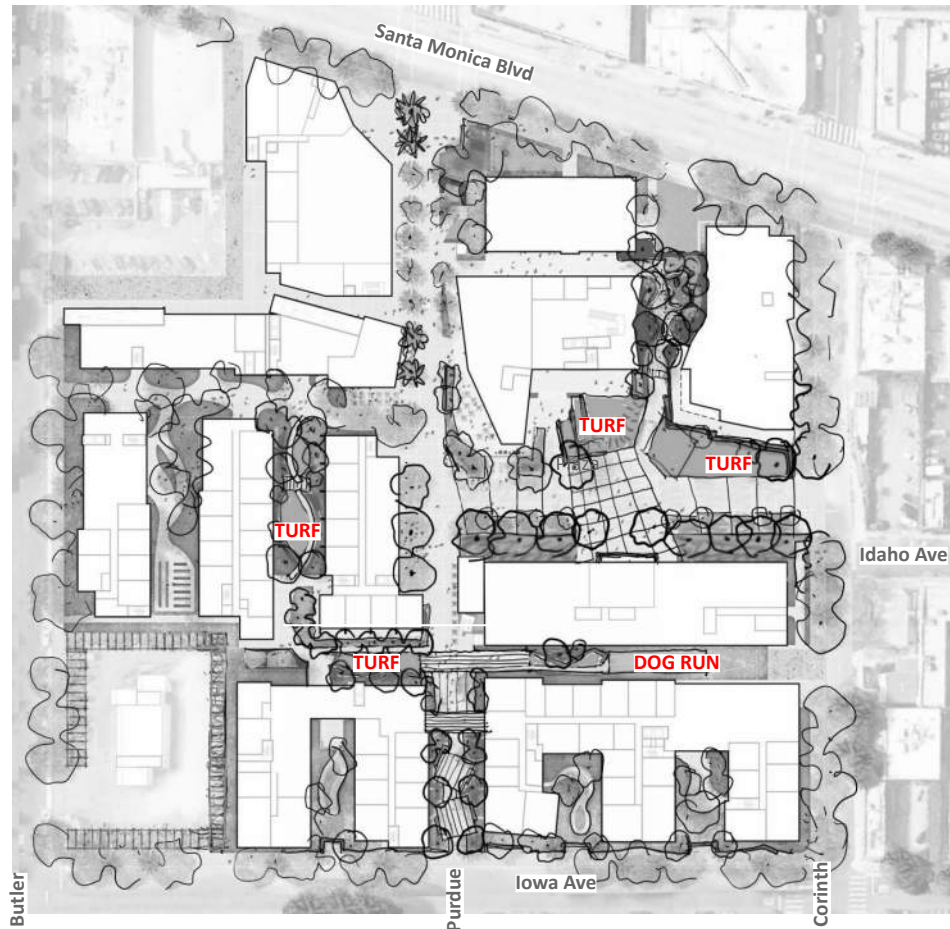

Updated 2021

*No Tower, No changes to LAPD
+/- 3.8 acres open space @ ground level*

Updated Proposal

Based on Feedback

- Buildings heights from 2-8 stories
- 926 total units (431 affordable/moderate)
- Some 40,000 SF of neighborhood-serving retail and restaurant space
- 3.8 acres open space
- Redevelopment of the Felicia Mahood Senior Center, Municipal office building, Courthouse, and Civic Plaza

Site Plan

Ground Level Uses

DESIGN UPDATES

NEW TURF AREAS IN THE COMMONS

DOG RUN FOR RESIDENTS ADDED

PLANTED AREA INCREASED

MID-BLOCK CROSSINGS PROPOSED

CONVERSION OF ONE PRIVATE COURTYARD TO PUBLIC

Tree Lined Spaces

Promenade: 19,200 SF

Tree Lined Social Space : 11,250 SF

Purdue Promenade North

Arts Pavilion and Plaza

The Commons

22,000 SF

Corinth Entry/ The Commons

Public Garden Spaces

Public Gardens: 34,250 SF

Purdue Promenade South

Open Turf

Public Accessible Turf Area (not including dog run): 8,560 SF

Picnic and Play

Thanks!

Plantanus racemosa
California Sycamore