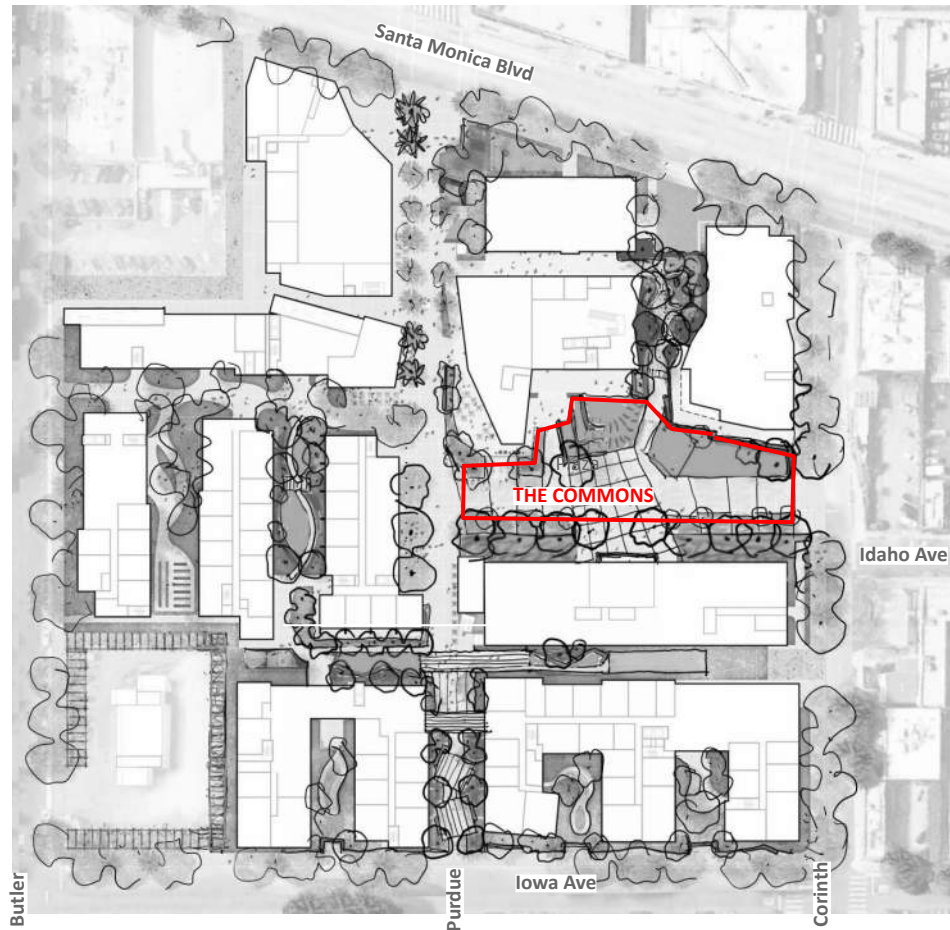

Updated 2021

*No Tower, No changes to LAPD
+/- 3.8 acres open space @ ground level*

Updated Proposal

Based on Feedback

- Buildings heights from 2-8 stories
- 926 total units (431 affordable/moderate)
- Some 40,000 SF of neighborhood-serving retail and restaurant space
- 3.8 acres open space
- Redevelopment of the Felicia Mahood Senior Center, Municipal office building, Courthouse, and Civic Plaza

Site Plan

Ground Level Uses

DESIGN UPDATES

NEW TURF AREAS IN THE COMMONS

DOG RUN FOR RESIDENTS ADDED

PLANTED AREA INCREASED

MID-BLOCK CROSSINGS PROPOSED

CONVERSION OF ONE PRIVATE COURTYARD TO PUBLIC

(E) LAPD NOT IN PROJECT

CORNTH

IOWA AVE

Updated Site Plan 09/2021

Walkability

Farmer's Market

-  10x10 Farmer's market tents (60)
-  Market trucks (6)
-  Market amenity / support
-  Performance (900 max)
-  Group Yoga (35)
-  Kids' storytime

Tree Lined Spaces

Promenade: 19,200 SF

Tree Lined Social Space : 11,250 SF

Purdue Promenade North

Arts Pavilion and Plaza

The Commons

22,000 SF

Corinth Entry/ The Commons