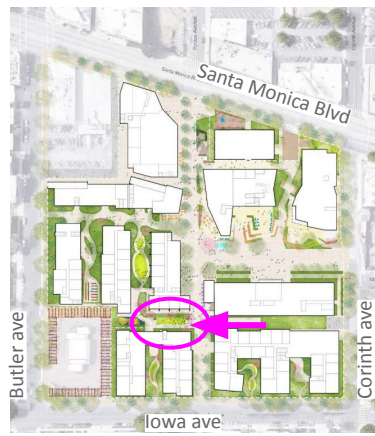

Public Garden Spaces

Public Gardens: 34,250 SF

Purdue Promenade South

Open Turf

Public Accessible Turf Area (not including dog run): 8,560 SF

Picnic and Play

Thanks!

Plantanus racemosa
California Sycamore