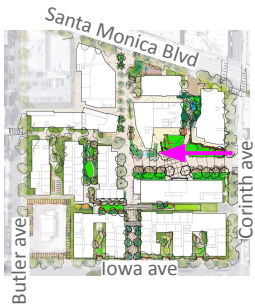

(E) LAPD NOT IN PROJECT

CORNTH

IOWA AVE

Updated Site Plan 09/2021

Walkability

Farmer's Market

-  10x10 Farmer's market tents (60)
-  Market trucks (6)
-  Market amenity / support
-  Performance (900 max)
-  Group Yoga (35)
-  Kids' storytime

Tree Lined Spaces

Promenade: 19,200 SF

Tree Lined Social Space : 11,250 SF

Purdue Promenade North

Arts Pavilion and Plaza

The Commons

22,000 SF

Corinth Entry/ The Commons

Public Garden Spaces

Public Gardens: 34,250 SF

Purdue Promenade South

Open Turf

Public Accessible Turf Area (not including dog run): 8,560 SF

Picnic and Play

Thanks!

Plantanus racemosa
California Sycamore