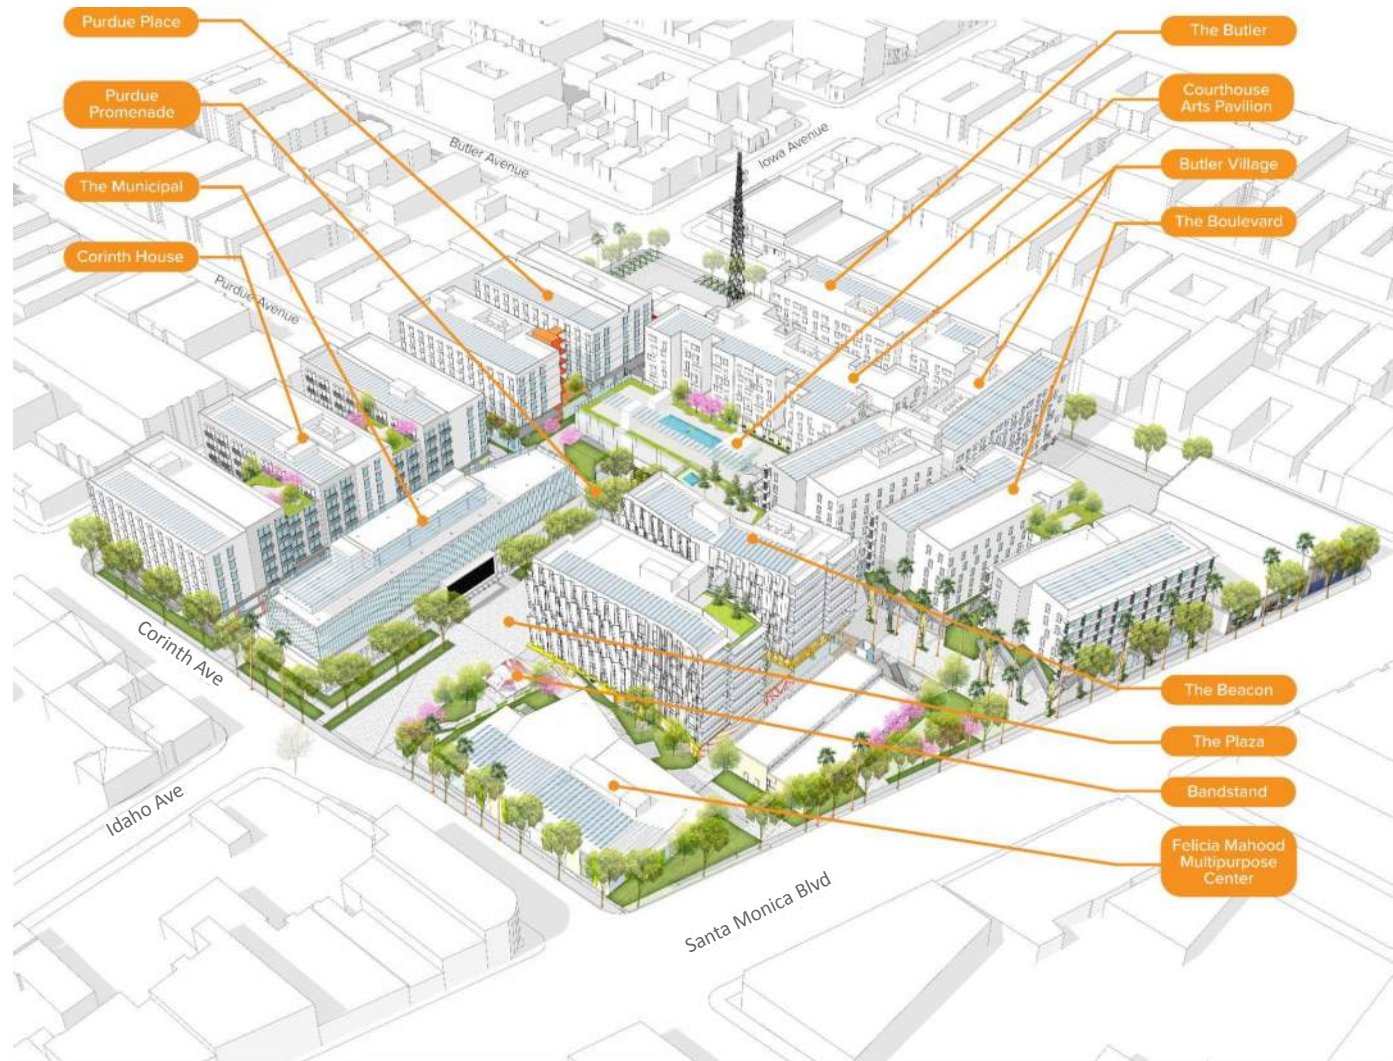

WEST LA COMMONS

Anticipated Entitlement Timeline

Dates subject to change

A modern urban street scene at dusk, featuring people walking, a person in a wheelchair, and lush greenery. The scene is overlaid with five green hexagonal callouts containing text. The background shows modern buildings with balconies and a clear sky.

-  Residential Zoning
-  Commercial Zoning
-  Park, School, VA Hospital
-  Bus Stop
-  School
-  1/4 Mile Walk Radius

RFP 2020

*Tower / Consolidated LAPD for housing
+/- 3.9 acres open space @ ground level*

Updated 2021

*No Tower, No changes to LAPD
+/- 3.8 acres open space @ ground level*

Updated Proposal

Based on Feedback

- Buildings heights from 2-8 stories
- 926 total units (431 affordable/moderate)
- Some 40,000 SF of neighborhood-serving retail and restaurant space
- 3.8 acres open space
- Redevelopment of the Felicia Mahood Senior Center, Municipal office building, Courthouse, and Civic Plaza

Site Plan

Ground Level Uses

DESIGN UPDATES

NEW TURF AREAS IN THE COMMONS

DOG RUN FOR RESIDENTS ADDED

PLANTED AREA INCREASED

MID-BLOCK CROSSINGS PROPOSED

CONVERSION OF ONE PRIVATE COURTYARD TO PUBLIC