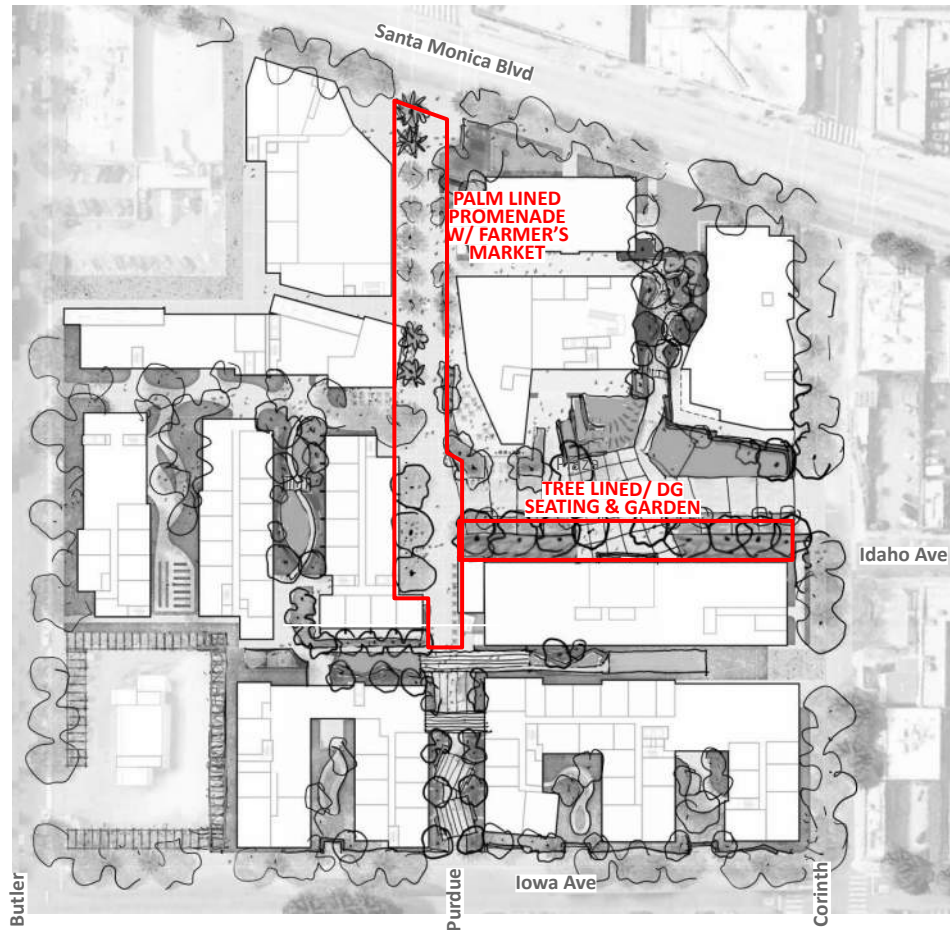

Updated 2021

*No Tower, No changes to LAPD
+/- 3.8 acres open space @ ground level*

Updated Proposal

Based on Feedback

- Buildings heights from 2-8 stories
- 926 total units (431 affordable/moderate)
- Some 40,000 SF of neighborhood-serving retail and restaurant space
- 3.8 acres open space
- Redevelopment of the Felicia Mahood Senior Center, Municipal office building, Courthouse, and Civic Plaza

Site Plan

Ground Level Uses

DESIGN UPDATES

NEW TURF AREAS IN THE COMMONS

DOG RUN FOR RESIDENTS ADDED

PLANTED AREA INCREASED

MID-BLOCK CROSSINGS PROPOSED

CONVERSION OF ONE PRIVATE COURTYARD TO PUBLIC

(E) LAPD NOT IN PROJECT

CORNTH

IOWA AVE

Updated Site Plan 09/2021

Walkability

Farmer's Market

-  10x10 Farmer's market tents (60)
-  Market trucks (6)
-  Market amenity / support
-  Performance (900 max)
-  Group Yoga (35)
-  Kids' storytime

Tree Lined Spaces

Promenade: 19,200 SF

Tree Lined Social Space : 11,250 SF

Purdue Promenade North

Arts Pavilion and Plaza

The Commons

22,000 SF

Corinth Entry/ The Commons