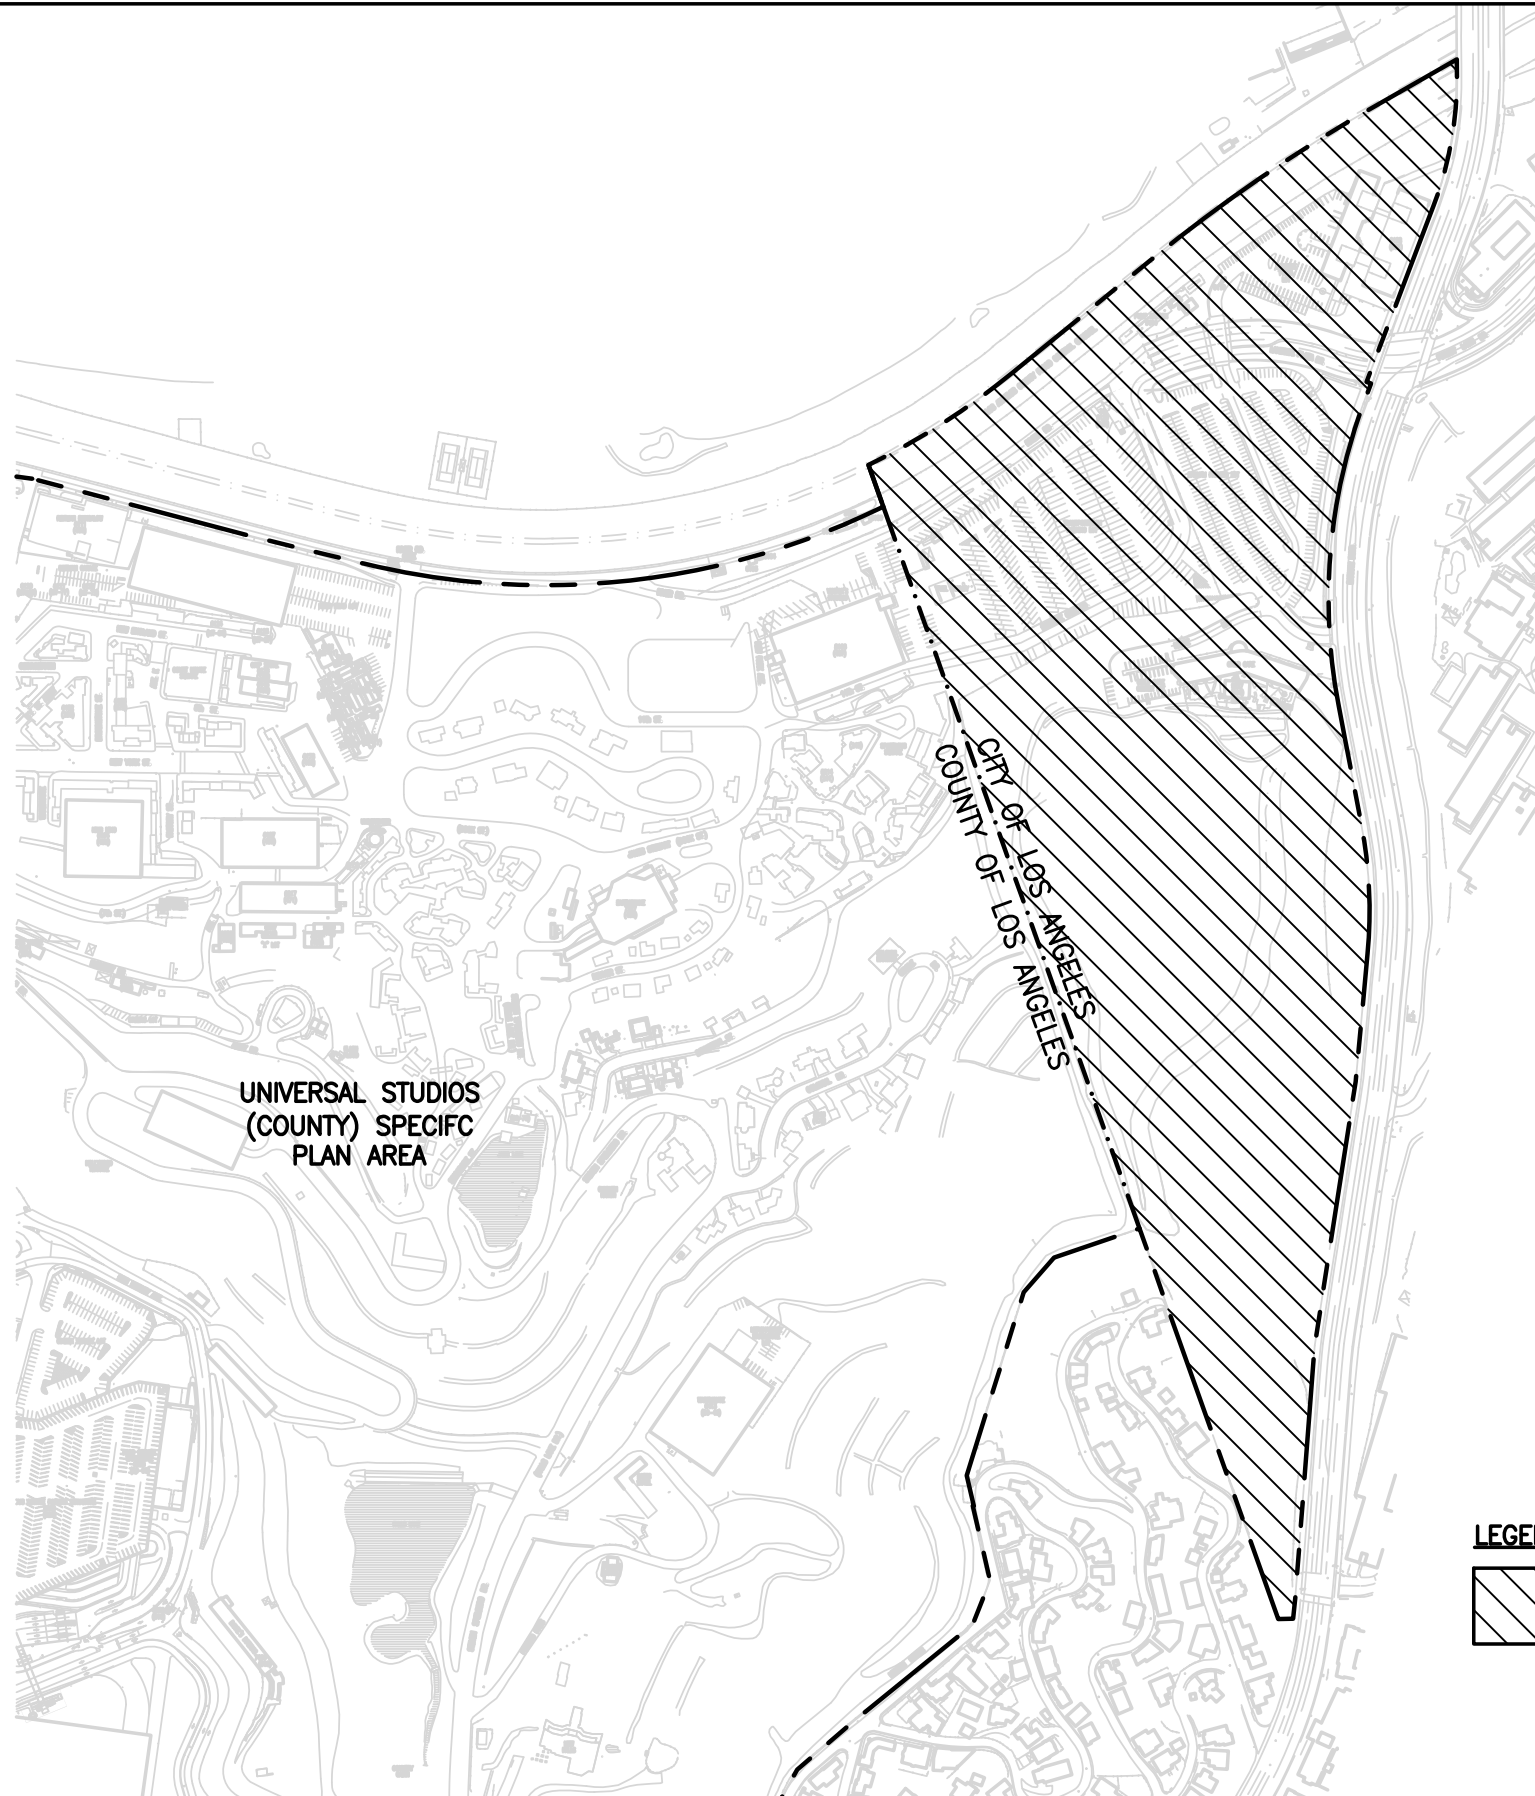

UNIVERSAL STUDIOS
(COUNTY) SPECIFIC
PLAN AREA

COUNTY OF LOS ANGELES
CITY OF LOS ANGELES

LEGEND

 CITY AREA = 42.0 ACRES
(CITY OF LOS ANGELES)

UNIVERSAL STUDIOS
(COUNTY) SPECIFIC
PLAN AREA

COUNTY OF
LOS ANGELES
CITY OF
LOS ANGELES

LEGEND

CITY AREA = 11.0 ACRES
(CITY OF LOS ANGELES)

0 100 200

SCALE: 1"=200'

UNIVERSAL STUDIOS
(COUNTY) SPECIFIC
PLAN AREA

CITY OF LOS ANGELES
COUNTY OF LOS ANGELES

LEGEND

CITY AREA = 40.4 ACRES
(CITY OF LOS ANGELES)

0 200 400

SCALE: 1"=400'