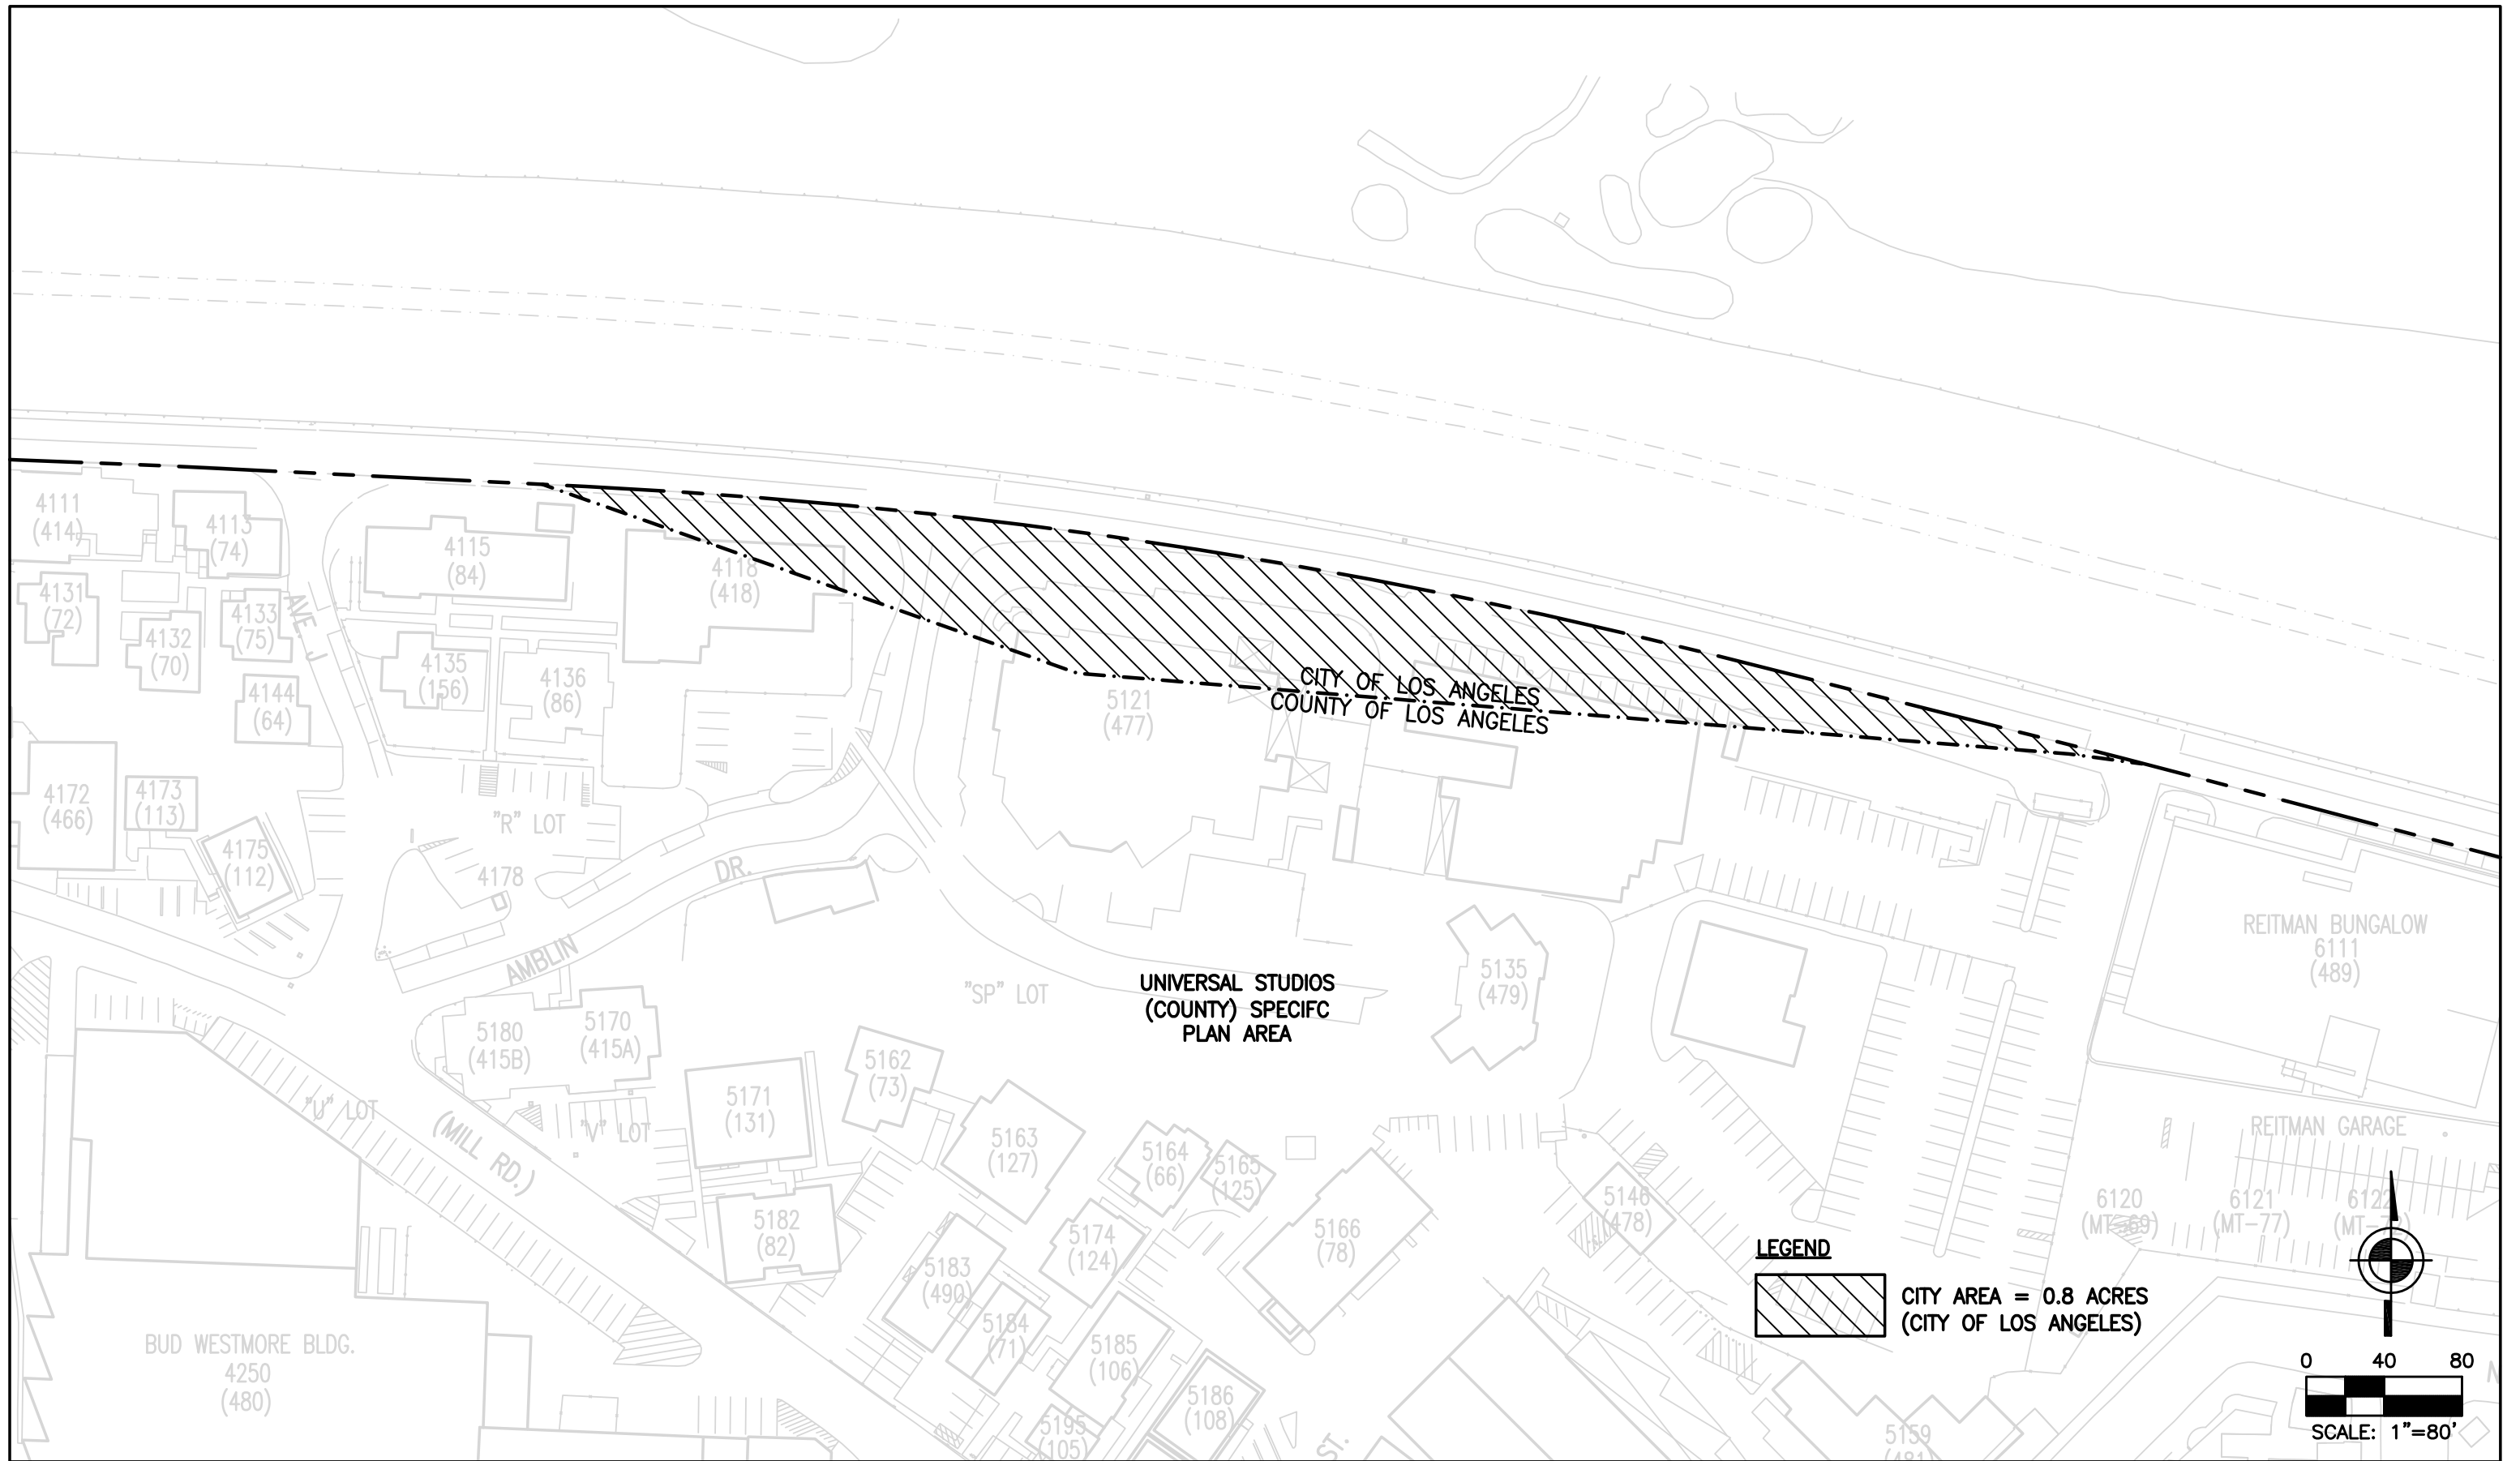

UNIVERSAL STUDIOS
(COUNTY) SPECIFIC
PLAN AREA

COUNTY OF LOS ANGELES
CITY OF LOS ANGELES

LEGEND

 CITY AREA = 42.0 ACRES
(CITY OF LOS ANGELES)

UNIVERSAL STUDIOS
(COUNTY) SPECIFIC
PLAN AREA

COUNTY OF
LOS ANGELES
CITY OF
LOS ANGELES

LEGEND

CITY AREA = 11.0 ACRES
(CITY OF LOS ANGELES)

0 100 200

SCALE: 1"=200'

UNIVERSAL STUDIOS
(COUNTY) SPECIFIC
PLAN AREA

CITY OF LOS ANGELES
COUNTY OF LOS ANGELES

LEGEND

CITY AREA = 40.4 ACRES
(CITY OF LOS ANGELES)

0 200 400

SCALE: 1"=400'