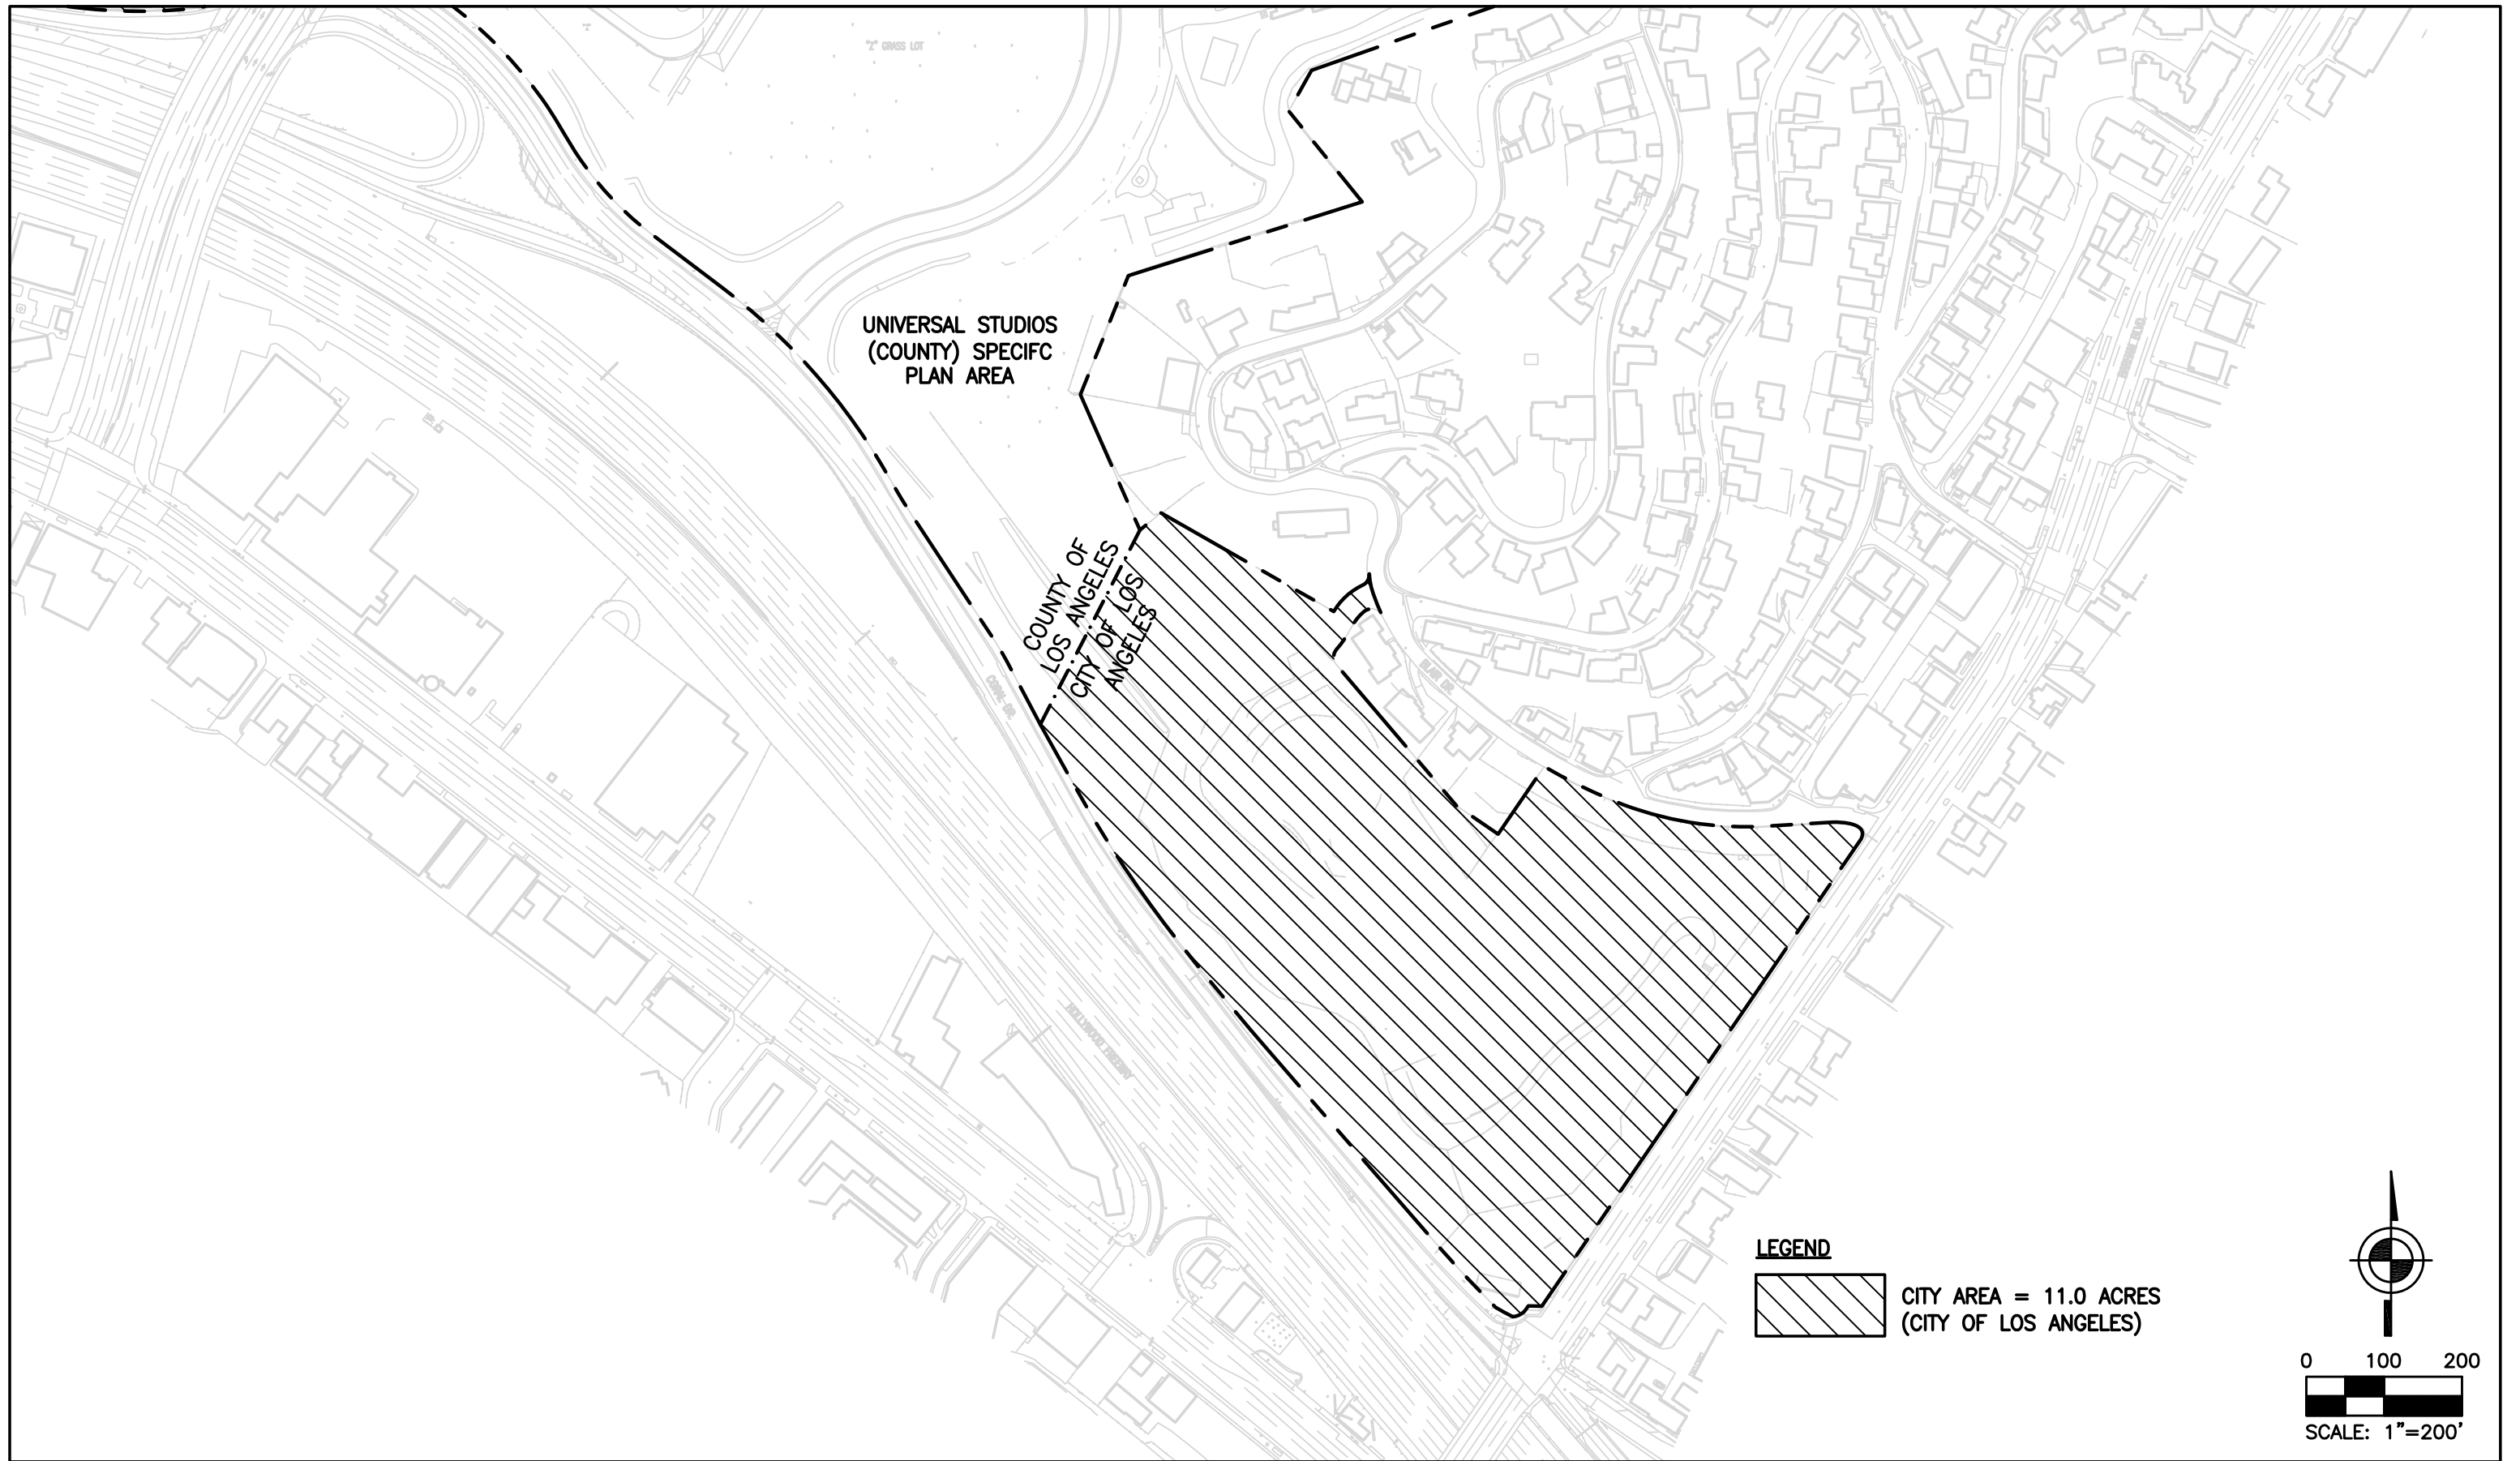

UNIVERSAL STUDIOS
(COUNTY) SPECIFIC
PLAN AREA

COUNTY OF LOS ANGELES
CITY OF LOS ANGELES

LEGEND

 CITY AREA = 42.0 ACRES
(CITY OF LOS ANGELES)

UNIVERSAL STUDIOS
(COUNTY) SPECIFIC
PLAN AREA

COUNTY OF
LOS ANGELES
CITY OF
LOS ANGELES

LEGEND

CITY AREA = 11.0 ACRES
(CITY OF LOS ANGELES)

0 100 200

SCALE: 1"=200'

UNIVERSAL STUDIOS
(COUNTY) SPECIFIC
PLAN AREA

CITY OF LOS ANGELES
COUNTY OF LOS ANGELES

LEGEND

CITY AREA = 40.4 ACRES
(CITY OF LOS ANGELES)

0 200 400

SCALE: 1"=400'